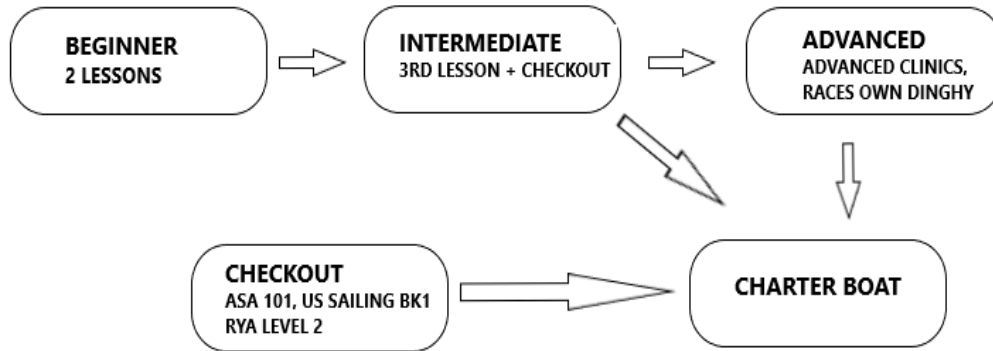

DINGHY CHARTER RATES & HOURS

CHARTER CHECK OUT: 1-2 HOURS

\$20.00

Rental Hours*:

Mon – Tues: 10:00 am to 4:30 pm full and half day

Wednesday: 10:00 am to 4:00 pm & 5:00 pm to dusk half days only

Thurs – Sun: 10:00am to 4:30 full and half days