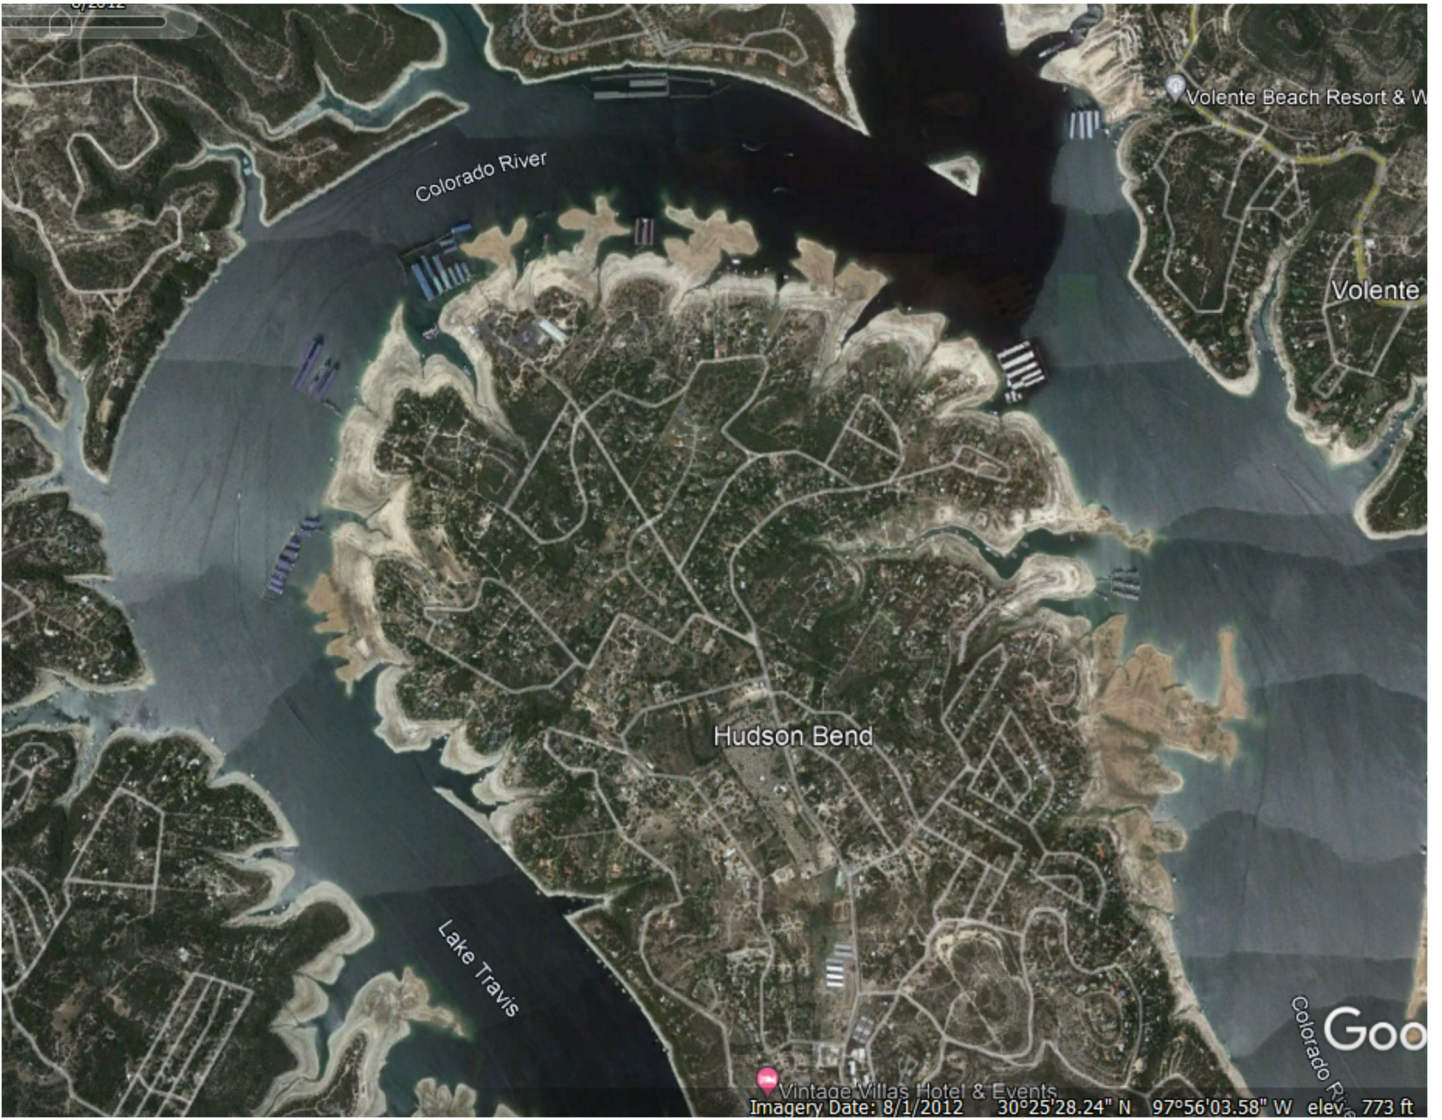

**8/1/12 - Satellite images show Lake Level at  
633 elevation which is 7 ft below 640 elevation on 10/28/22**

Vintage Villas Hotel & Events  
Imagery Date: 8/1/2012 30°25'28.24" N 97°56'03.58" W elev. 773 ft